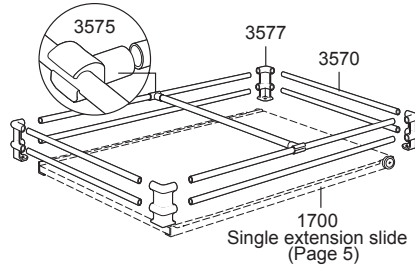

Description

Divider rail (525mm)

Divider rail (1000mm)

Single corner post

Double corner post

Divider clip