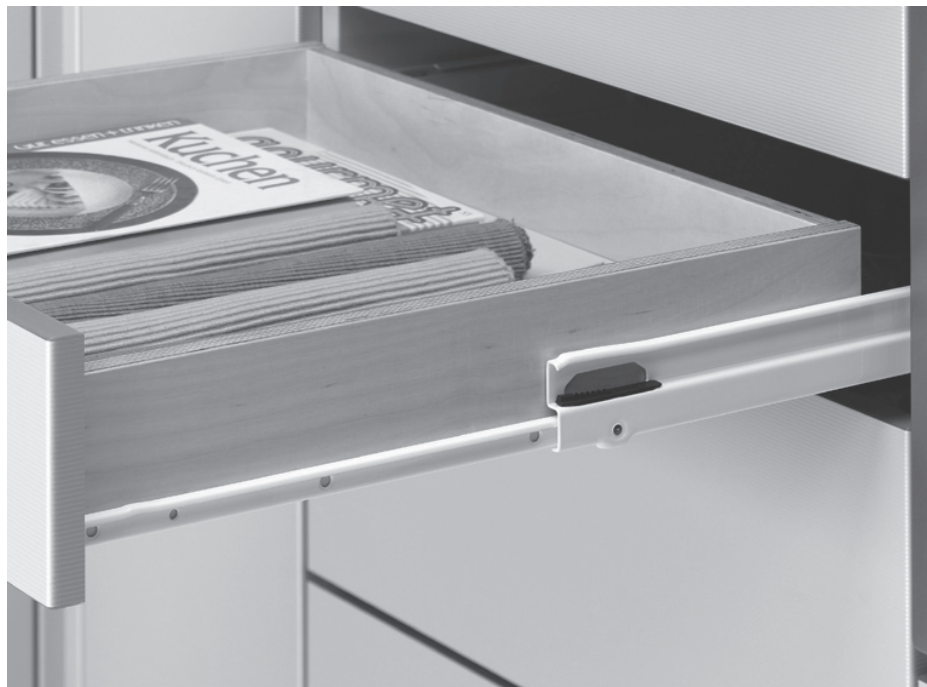

Part #	Length mm (inch)	Pkg
ME5300-10WH	250 (10")	10 indiv
ME5300-12WH	300 (12")	10 indiv
ME5300-14WH	350 (14")	10 indiv
ME5300-16WH	400 (16")	10 indiv
ME5300-18WH	450 (18")	10 indiv
ME5300-20WH	500 (20")	10 indiv
ME5300-22WH	550 (22")	10 indiv
ME5300-24WH	600 (24")	10 indiv
ME5300-26WH	650 (26")	10 indiv
ME5300-28WH	700 (28")	10 indiv
ME5300-30WH	750 (30")	10 indiv
ME5300-32WH	800 (32")	10 indiv