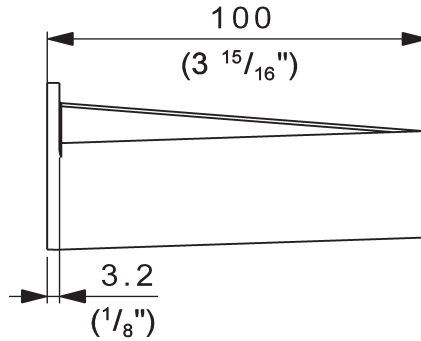

Accessories

Grass

4" Universal Rear Mount Socket for 1700/1800

The star in your cabinet

Part #	Description	
ME1702-STR	Staple mount (polyethylene)	Right hand
ME1702-SCR	Screw mount (ABS copolymer)	Right hand
ME1702-STL	Staple mount (polyethylene)	Left hand
ME1702-SCL	Screw mount (ABS copolymer)	Left hand