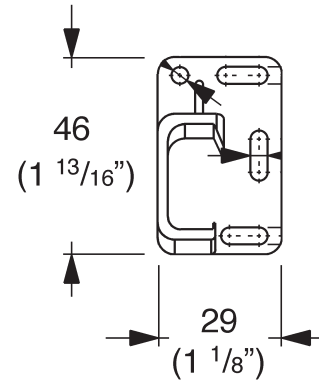

- 3/4 extension
- Load capacity 100 lbs
- Installation width 12.5mm (1/2")
- Bottom mounting with nylon rollers
- Bottom corner clearance

Features

- Pre-mounted rollers
- Parallel self closing
- Double stop

Part #	Length mm (inch)	Pkg
ME5300-10WH	250 (10")	10 indiv
ME5300-12WH	300 (12")	10 indiv
ME5300-14WH	350 (14")	10 indiv
ME5300-16WH	400 (16")	10 indiv
ME5300-18WH	450 (18")	10 indiv
ME5300-20WH	500 (20")	10 indiv
ME5300-22WH	550 (22")	10 indiv
ME5300-24WH	600 (24")	10 indiv
ME5300-26WH	650 (26")	10 indiv
ME5300-28WH	700 (28")	10 indiv
ME5300-30WH	750 (30")	10 indiv
ME5300-32WH	800 (32")	10 indiv

MEAL3577

MEAL3575*

*Special Order Item

Description

Divider rail (525mm)

Divider rail (1000mm)

Single corner post

Double corner post

Divider clip

Accessories

Grass

4" Universal Rear Mount Socket for 1700/1800

The star in your cabinet

Part #	Description	
ME1702-STR	Staple mount (polyethylene)	Right hand
ME1702-SCR	Screw mount (ABS copolymer)	Right hand
ME1702-STL	Staple mount (polyethylene)	Left hand
ME1702-SCL	Screw mount (ABS copolymer)	Left hand